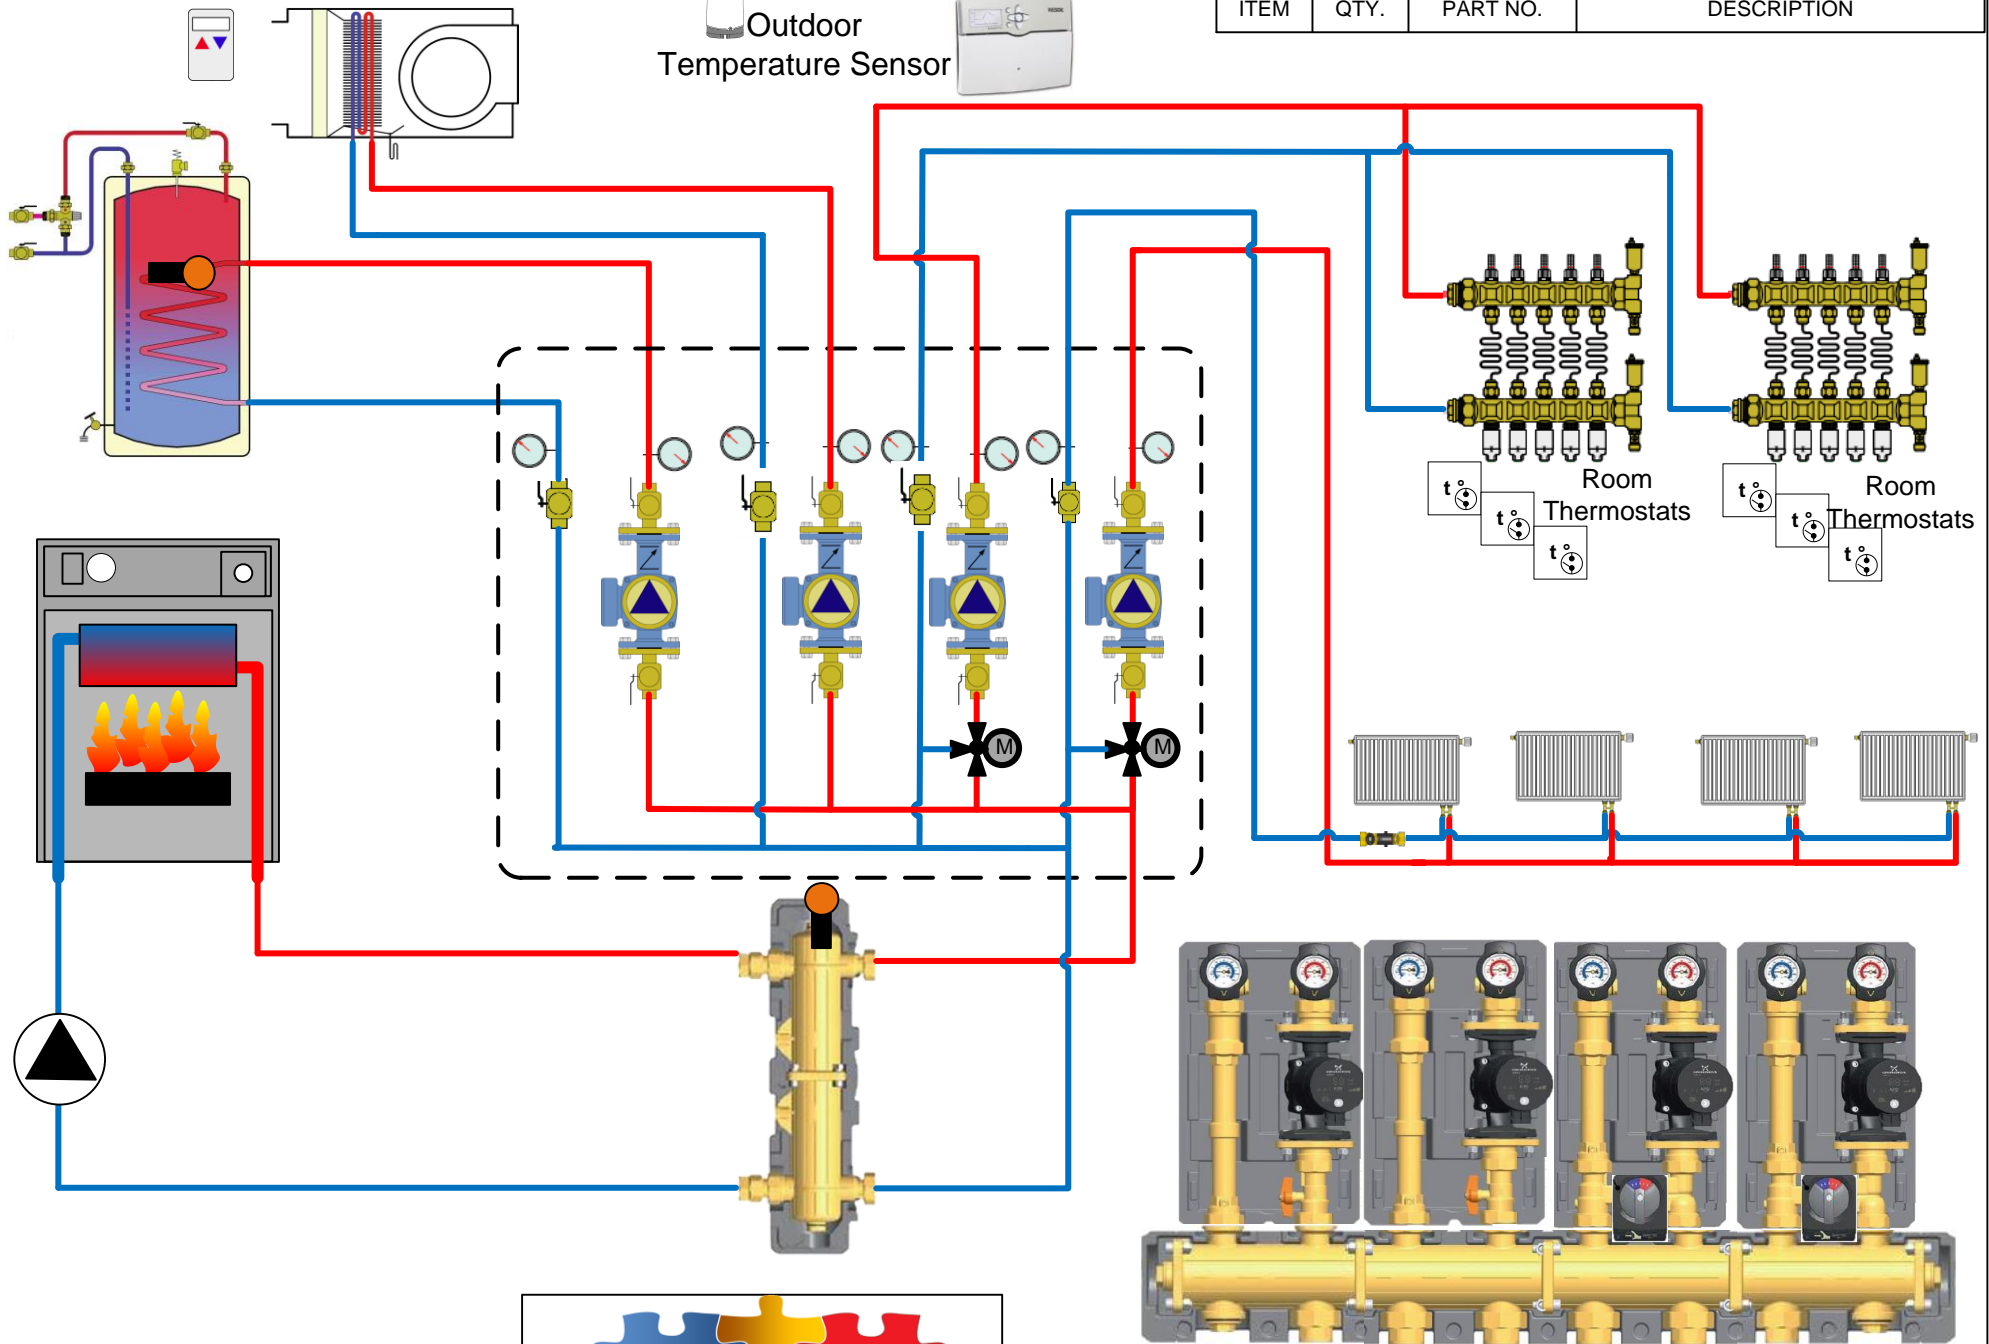

Outdoor Temperature Sensor

ITEM	QTY.	PART NO.	DESCRIPTION
------	------	----------	-------------

DRAWN	L.Y
ISSUED	April-04-2018

SIZE	FSCM NO	DWG NO	REV
		4 Zones/1 Radiant, 1 Radiator, 1 Fan coil & 1 DHW	
SCALE	NTS	SHEET	1 OF 1