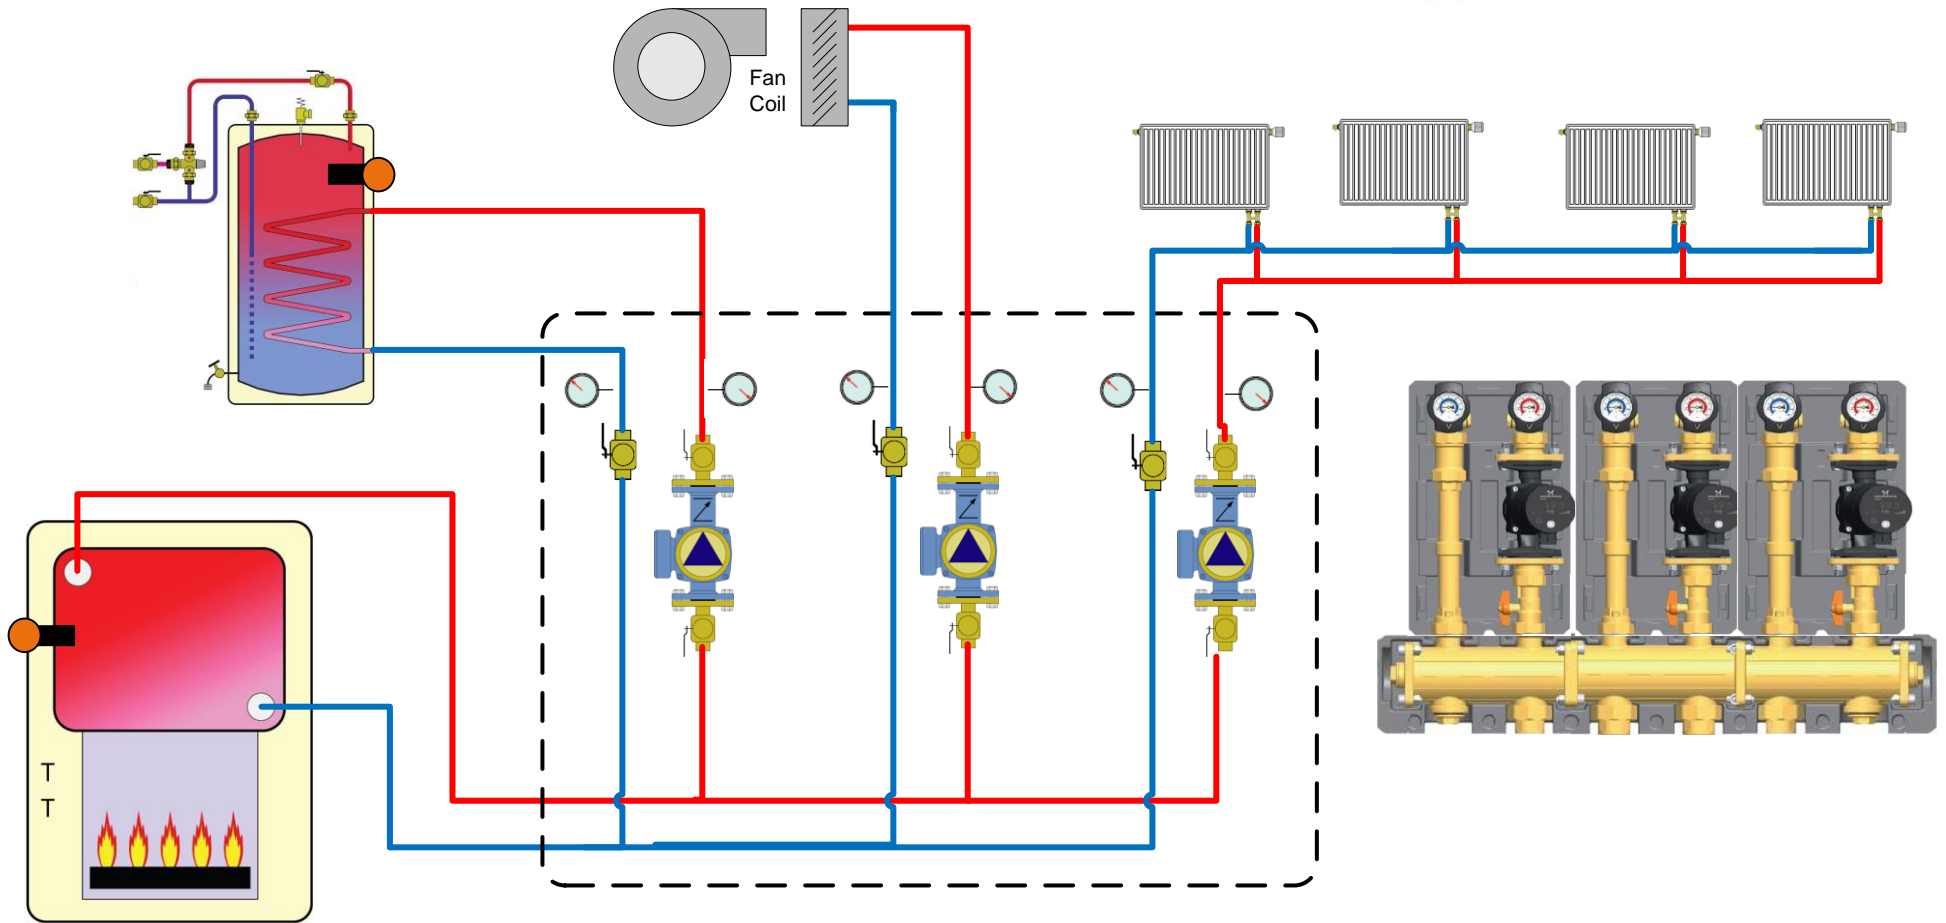

ITEM	QTY.	PART NO.	DESCRIPTION
------	------	----------	-------------

t° Room Thermostat

Outdoor Temperature Sensor

DRAWN		L.Y		SIZE	FSCM NO	DWG NO		REV
ISSUED		Feb-06-2018		SCALE	NTS	3 Zone/2 Radiant Zones & 1 DHW		
						SHEET	1 OF 1	